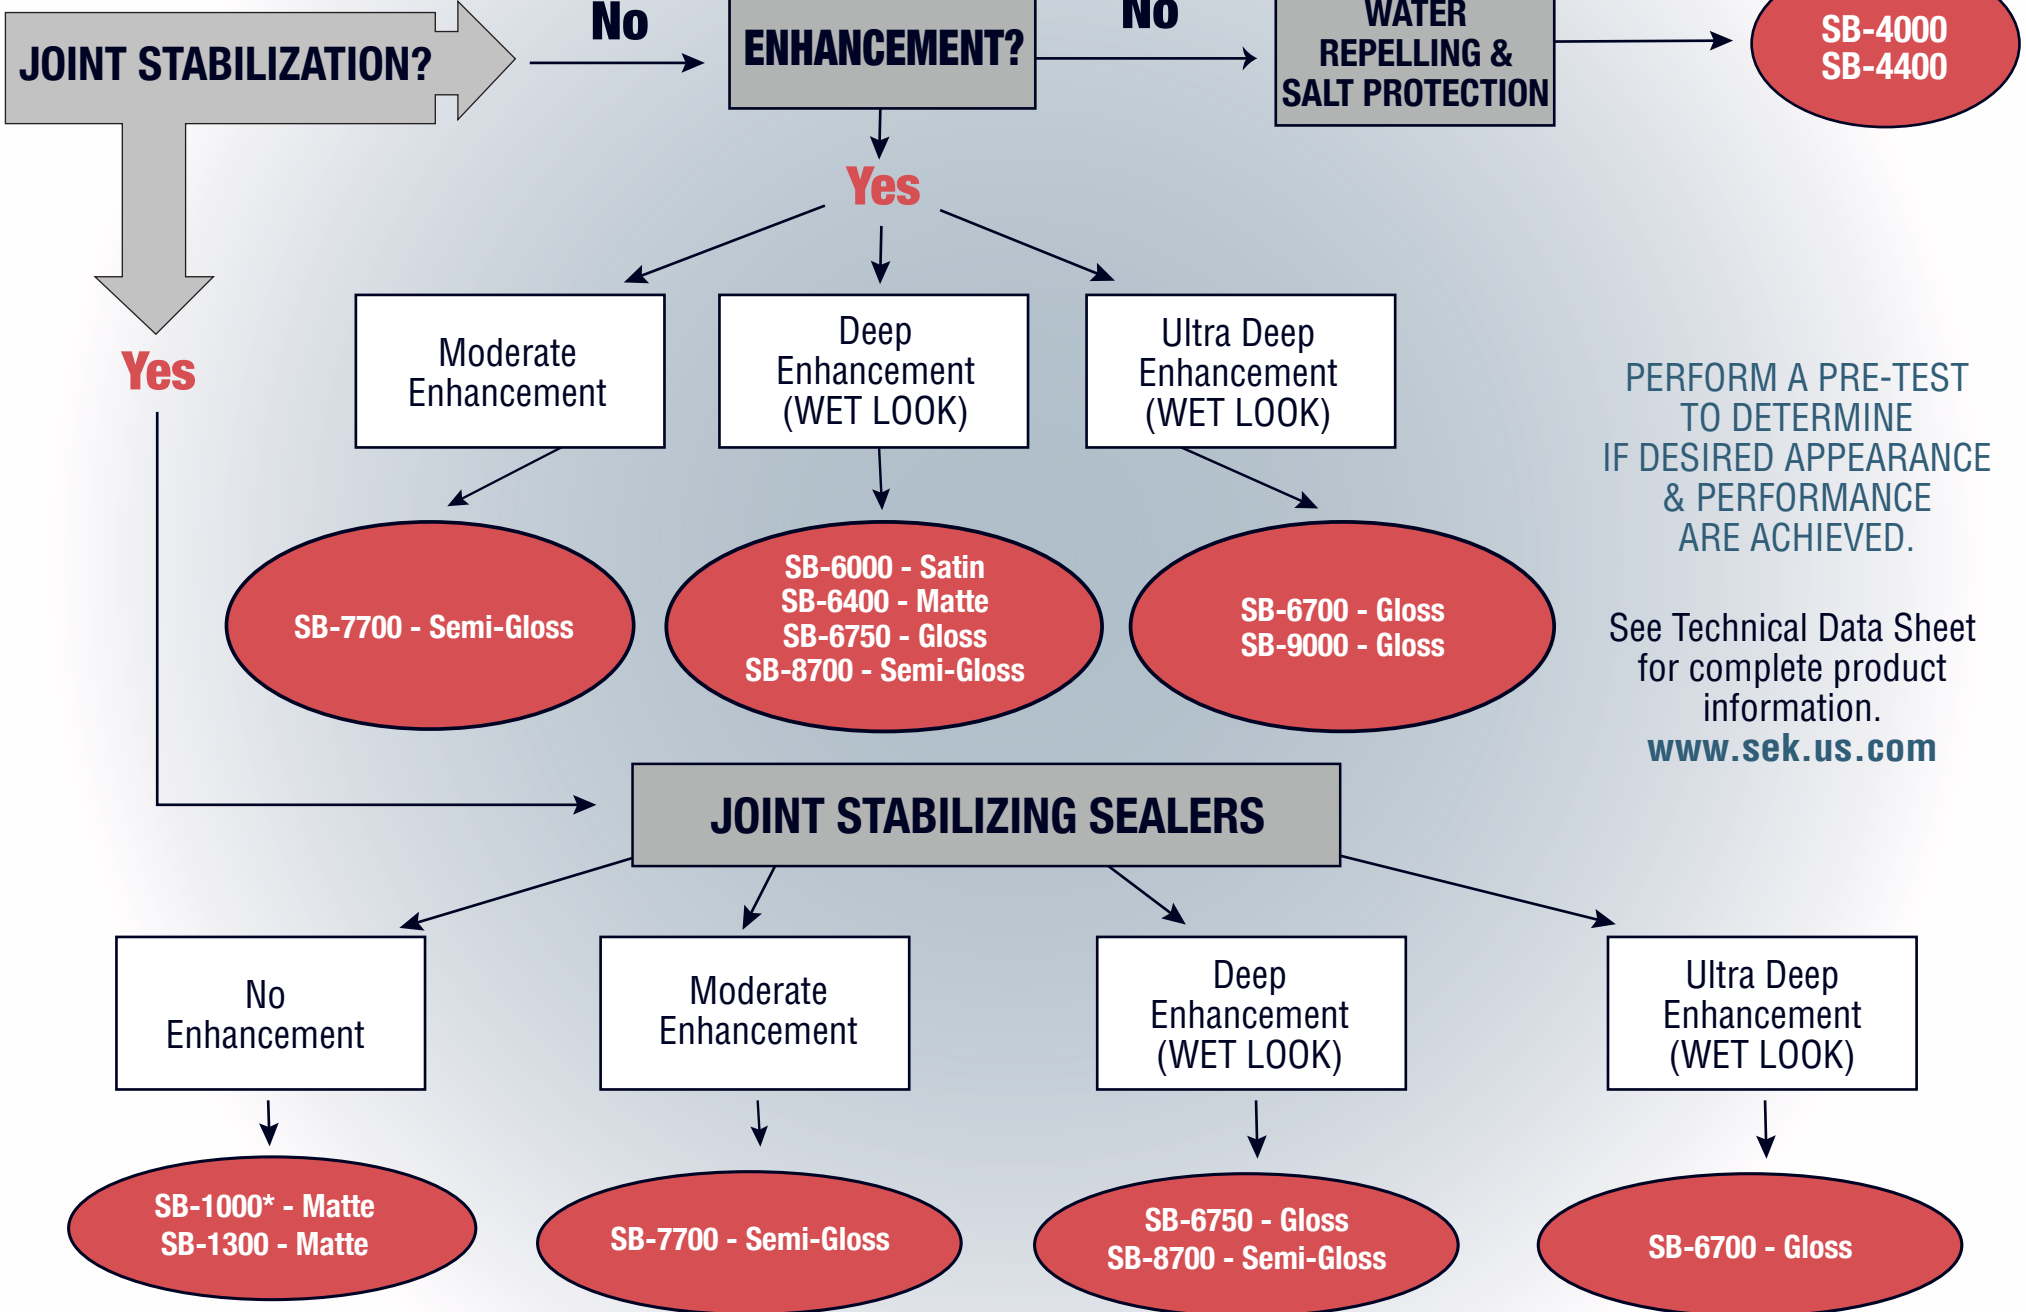

SUREBOND® SEALER SELECTION GUIDE

START HERE To Select A Sealer

PERFORM A PRE-TEST TO DETERMINE IF DESIRED APPEARANCE & PERFORMANCE ARE ACHIEVED.

See Technical Data Sheet for complete product information.

www.sek.us.com

*For permeable chip applications.