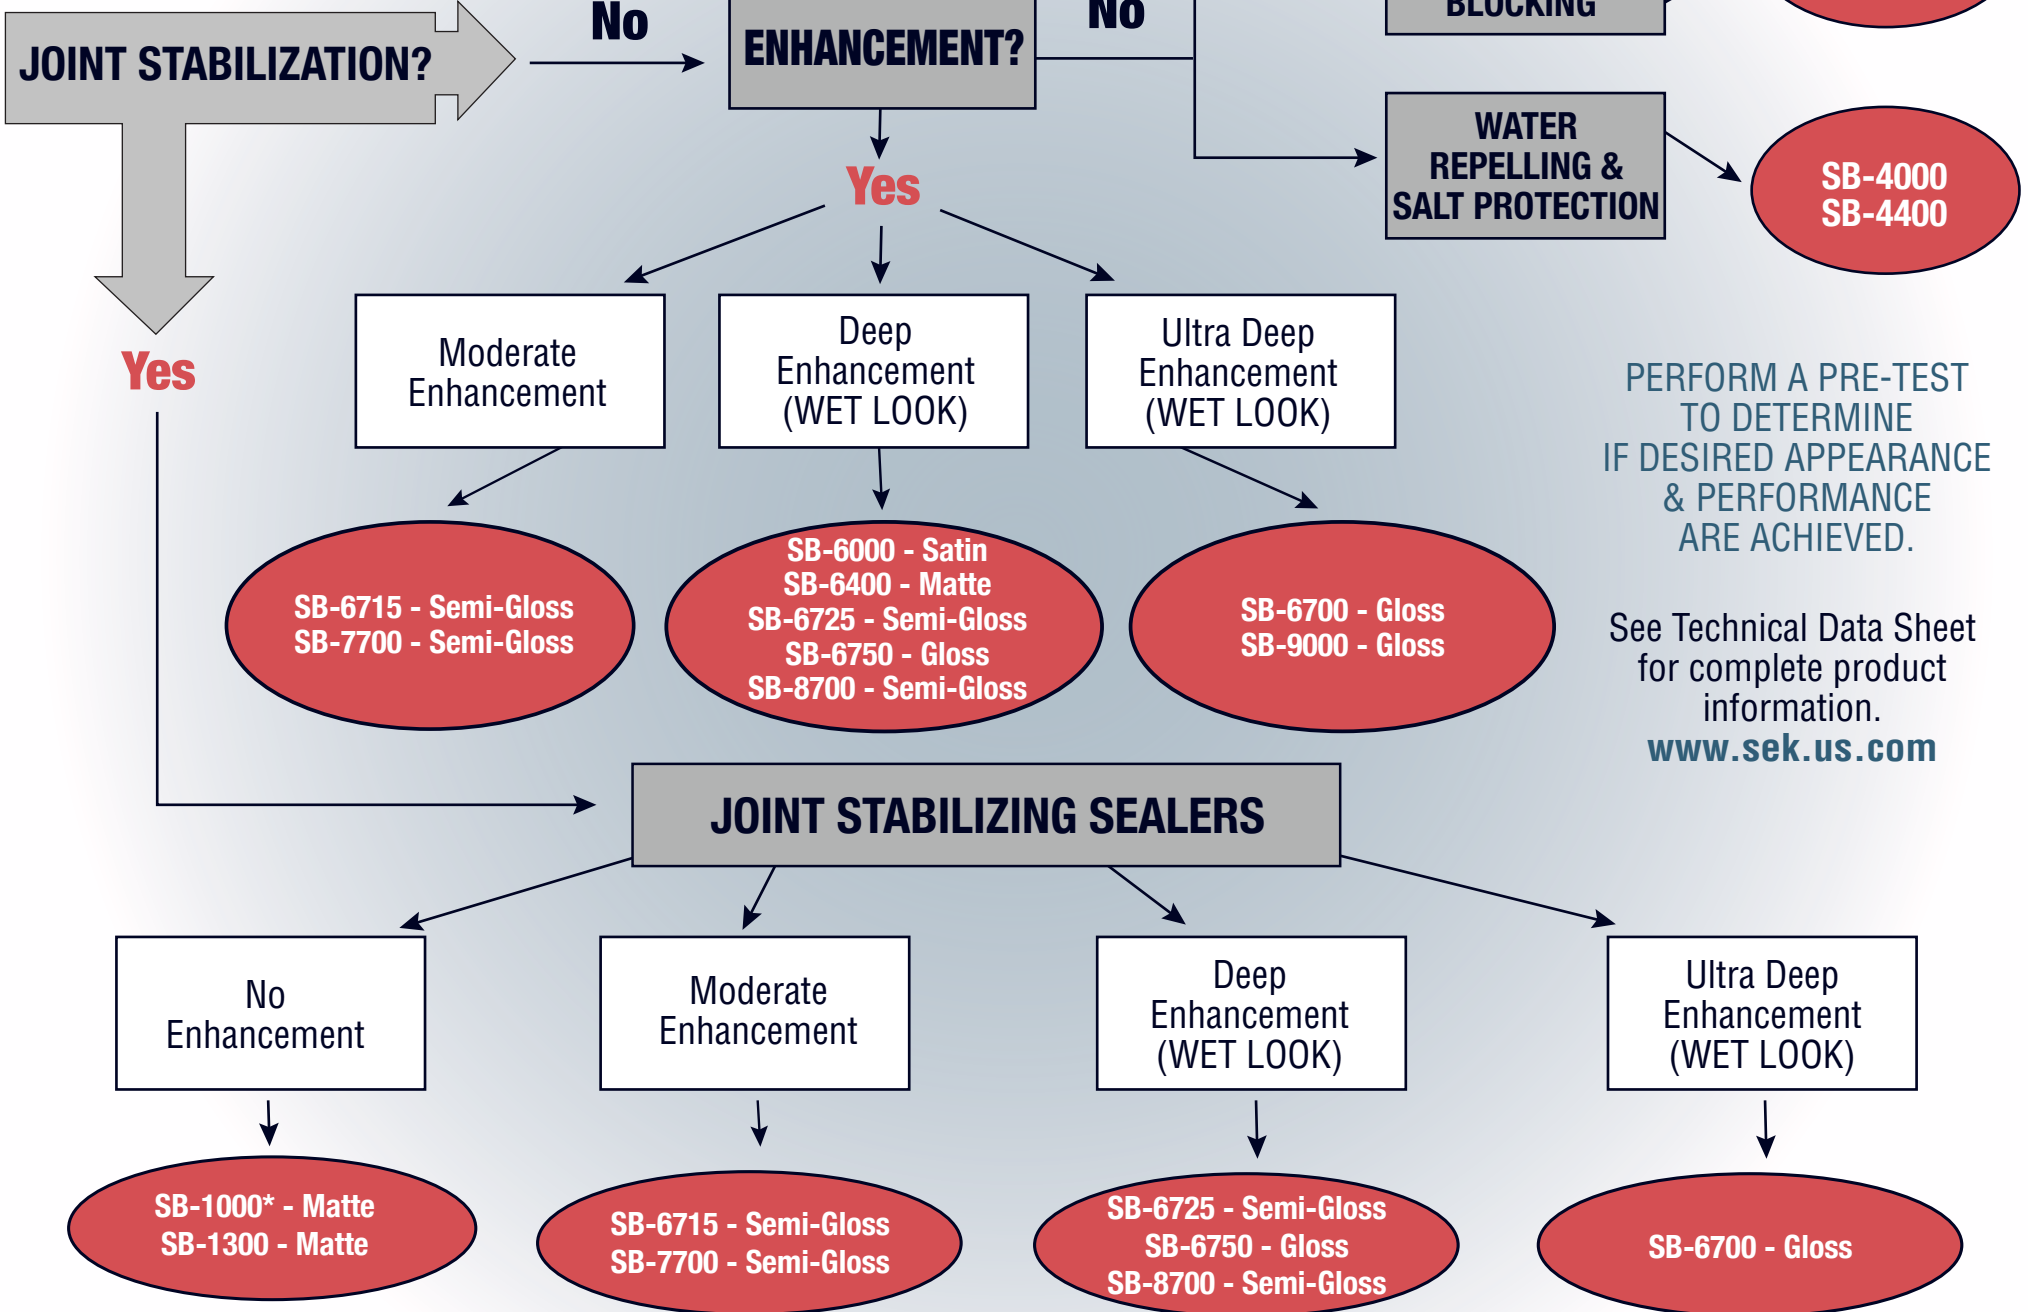

SUREBOND® SEALER SELECTION GUIDE

START HERE To Select A Sealer

PERFORM A PRE-TEST TO DETERMINE IF DESIRED APPEARANCE & PERFORMANCE ARE ACHIEVED.

See Technical Data Sheet for complete product information.

www.sek.us.com

*For permeable chip applications.