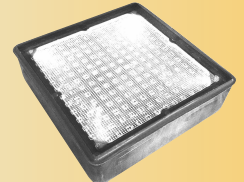

- ◆ Lights Powered by a Double Layer Capacitor
 - ▲ Capacitor stores solar energy to power light
 - ▲ Unlike lithium ion batteries, capacitor will never need to be replaced
 - ▲ Reaches full charge in 3-5 hours under full sunlight
 - ▲ 12 hours of working time after full charge
- ◆ Long-Life LED Light Source
 - ▲ Energy efficient lighting to accent hardscapes and outdoor areas
 - ▲ LED light technology for maximum in-use life
- ◆ Stainless Steel Light Fixture with UV Protected Polycarbonate Lens
 - ▲ Engineered to withstand light vehicular traffic
 - ▲ Added slip resistant surface keeps pedestrians safe
 - ▲ 100% waterproof with an IP68 rating
- ◆ Self-Contained Light with No Exterior Wiring
 - ▲ Simple to install with no electrician, no wiring, no trenching, no timer, no transformer
 - ▲ Includes two year warranty from manufacturer defect

FOUR SHAPES & SIZES AVAILABLE:

Round
4.2" diameter x 2.6" (d)
(107 x 66 mm)

Small Square
3.8" (l) x 3.8" (w) x 2.3" (d)
(97.5 x 97.5 x 58.5 mm)

Rectangle
7.8" (l) x 3.8" (w) x 2.3" (d)
(197.5 x 97.5 x 58.5 mm)

Large Square
7.8" (l) x 7.8" (w) x 2.3" (d)
(197.5 x 197.5 x 58.5 mm)

Fixture measurements are of the side walls and do not include the metal lip at top of fixture.

IN STOCK LIGHT COLOR:

Warm White (3000-3500 Kelvin)

SPECIAL ORDER LIGHT COLORS:

Cool White (5000-5500 Kelvin),
Red, Green, Blue & Yellow

Special orders require 6-8 week lead time.

PACKAGING:

Available as individual self-contained light fixtures or in case quantity.